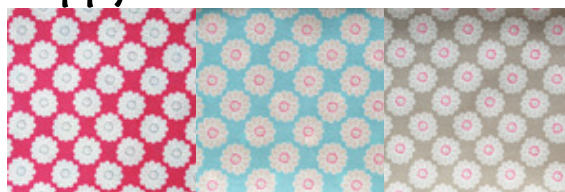

PLOEM stofcollectie 2012

Roses

S230 white

S231 aqua

S232 brown

Happy

S236 pink

S237 aqua

S238 brown

Squared

S233 pink

S234 blue

S235 brown

Dots

S214 red

S216 brown

S215 pink

S213 blue

Mix

S239 stripe&rose

S240 cups

S241 bluerose

S242 dutch

S243 fresh pink

S250 pink stripe

S251 pink flash

S252 pink bubble

S253 blue stripe

S254 blue flash

S255 blue bubble

Uni

S260 fuchsia